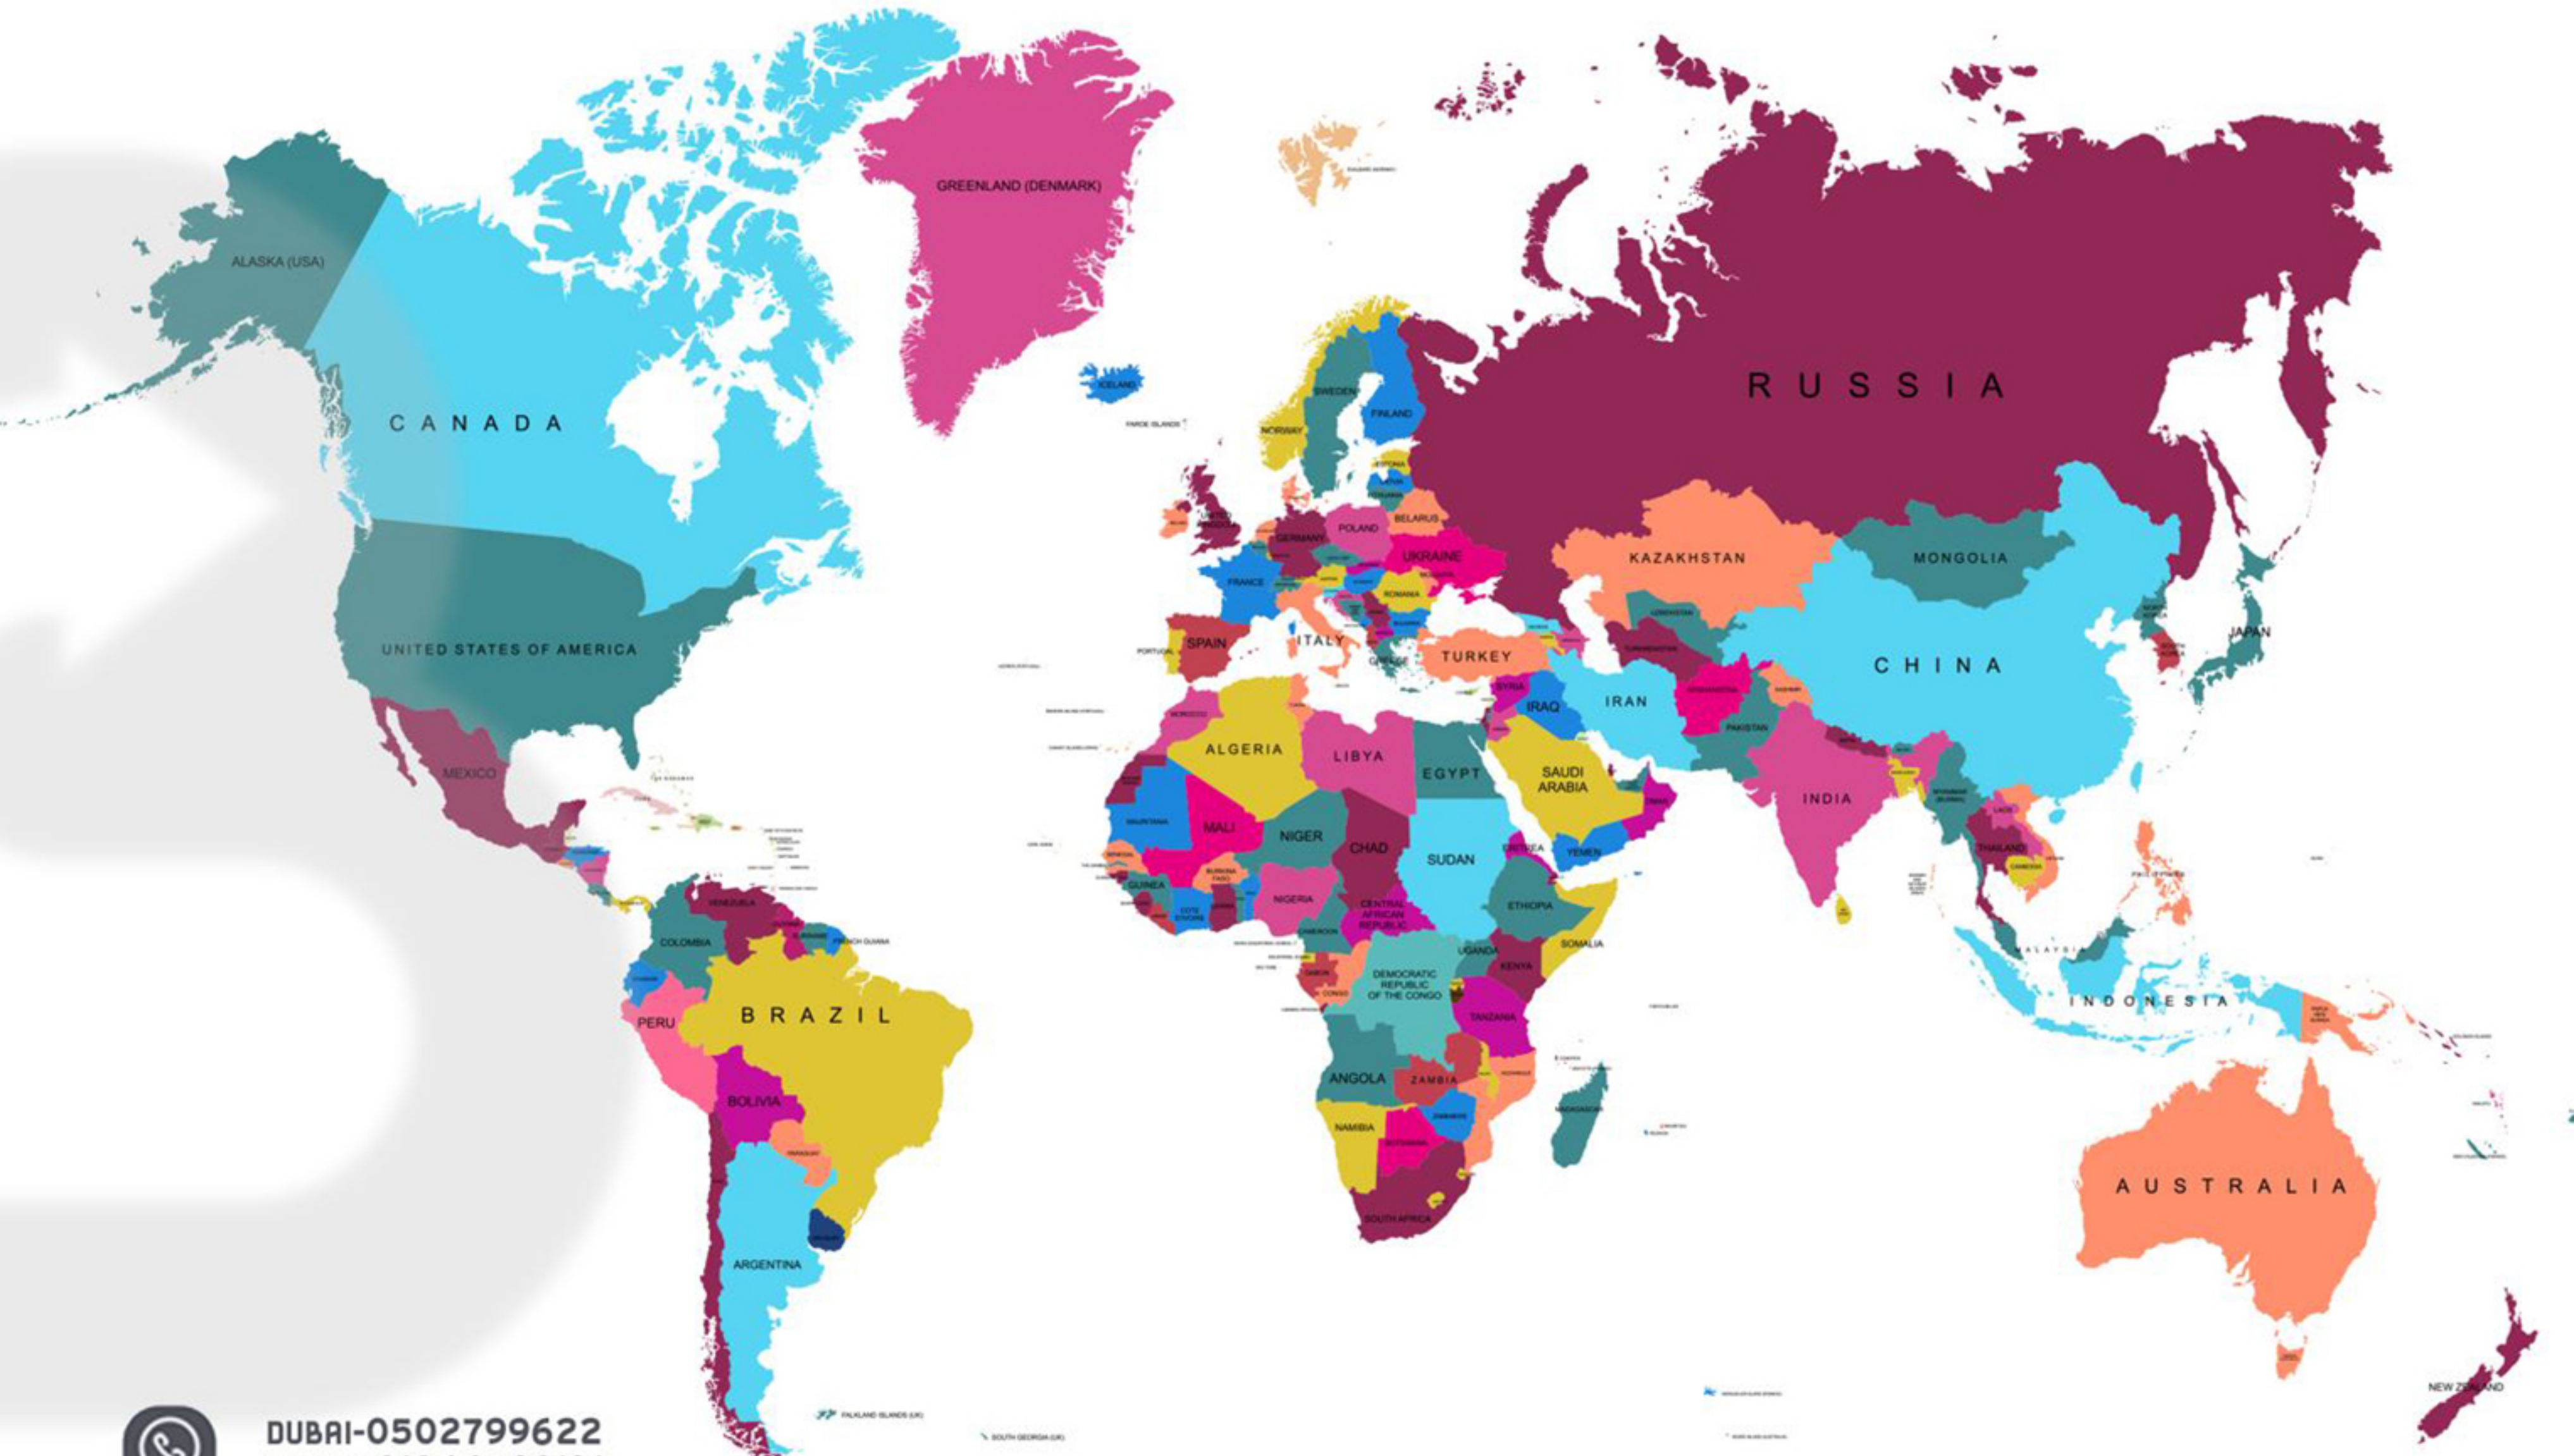

DUBAI-0502799622
EGYPT-01066803131

BARONIAL-SOLUTIONS.COM

INFO@BARONIAL-LOGISTICS.COM

BARONIAL

Thanks For Reading